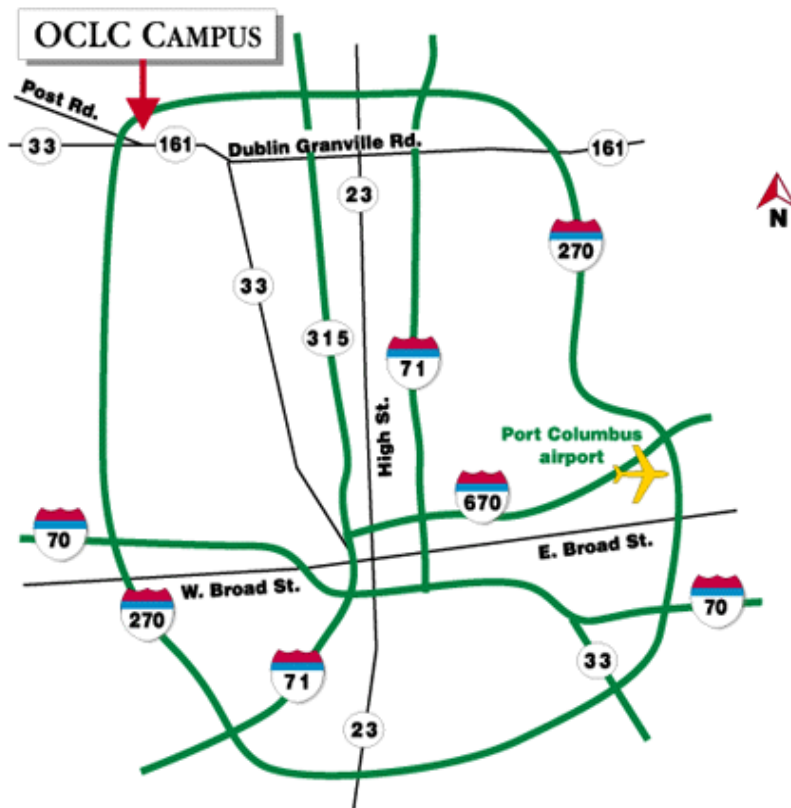

## Directions to The Conference Center at OCLC

(614) 764-6000

[www.oclc.org/conferencecenter](http://www.oclc.org/conferencecenter)

Important: When you approach the intersection of route 161/33 and Frantz road from I-270, the street signs are misleading. To go to OCLC, be sure to turn north (left) toward Post Road and then make an immediate right and you will be on Kilgour Place. Follow the signs to The Conference Center at OCLC located in the Smith Building.